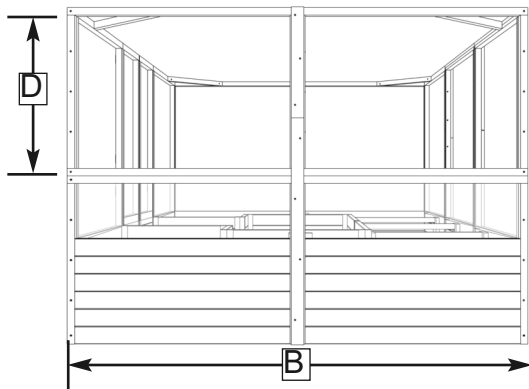

**Product Specifications:**

- A:** Height = 67"
- B:** Length = 92"
- C:** Width = 141"
- D:** Height (Deer Fence Only) = 33 1/2"
- E:** Door Width = 46"
- F:** Door Height = 65"

Side View

**Shipping Specifications:**

- 1 Pallet
- 34 1/2'H x 33 3/4"W x 46"L

Top View