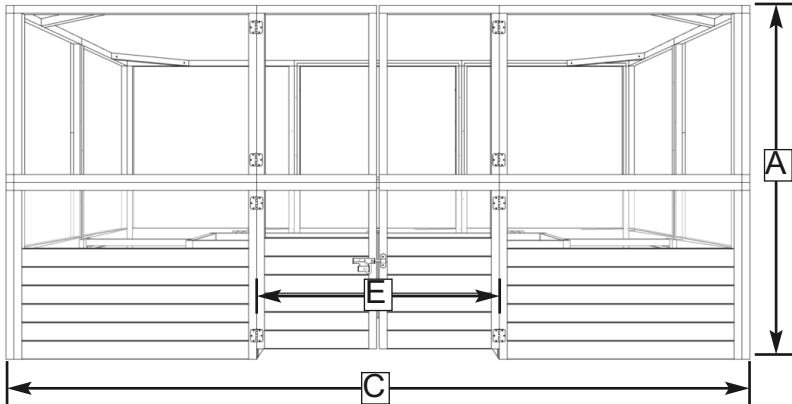

**Product Specifications:**

- A:** Height = 67"
- B:** Length = 92"
- C:** Width = 141"
- D:** Height (Deer Fence Only) = 33 1/2"
- E:** Door Width = 46"
- F:** Door Height = 65"

Side View

**Shipping Specifications:**

- 1 Pallet
- 34 1/2'H x 33 3/4"W x 46"L

Top View