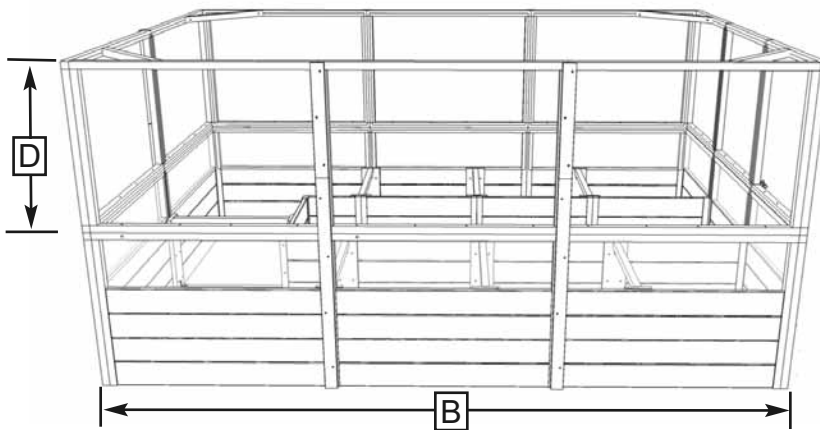

### 8'x12' Cedar Garden in a Box with Deer Fence Option Spec Sheet

Front View

Side View

Top View

#### Product Specifications:

- A: Height = 67"
- B: Length = 141"
- C: Width = 92"
- D: Height (Deer Fence Only) = 33 1/2"
- E: Door Width = 30 5/8"
- F: Door Height = 65"

#### Shipping Specifications:

**Total Package Size:** 40"x48"x48"

**Total Package Weight:** 517lbs