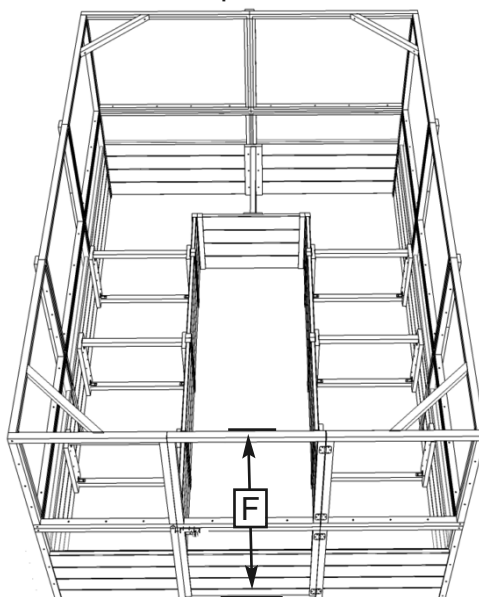

### 8'x12' Cedar Garden in a Box with Deer Fence Option Spec Sheet

Front View

Side View

Top View

#### Product Specifications:

- A: Height = 67"
- B: Length = 141"
- C: Width = 92"
- D: Height (Deer Fence Only) = 33 1/2"
- E: Door Width = 30 5/8"
- F: Door Height = 65"

#### Shipping Specifications:

**Total Package Size:** 40"x48"x48"

**Total Package Weight:** 517lbs