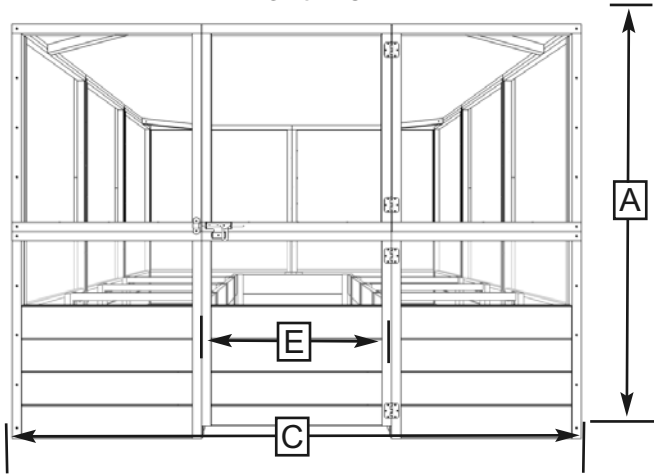

### 8'x12' Cedar Garden in a Box with Deer Fence Option Spec Sheet

Front View

Side View

Top View

#### Product Specifications:

- A: Height = 67"
- B: Length = 141"
- C: Width = 92"
- D: Height (Deer Fence Only) = 33 1/2"
- E: Door Width = 30 5/8"
- F: Door Height = 65"

#### Shipping Specifications:

**Total Package Size:** 40"x48"x48"

**Total Package Weight:** 517lbs