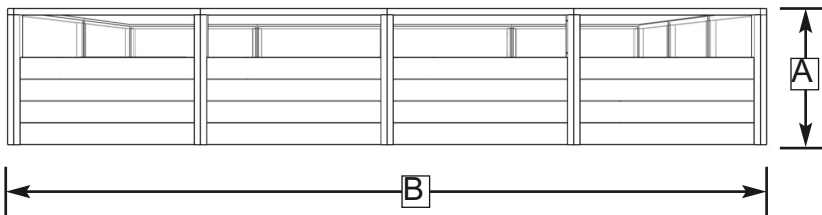

Made with North American Western Red Cedar

www.CedarShedAndGardenKits.com info@CedarShedAndGardenKits.com

Front View

Side View

Top View

**Product Specifications:**

- A: Height = 33 1/2"
- B: Length = 187"
- C: Width = 92"
- D: Bottom to Screen = 21"
- E: Screen Frame Height = 13 1/2"
- F: Door Width = 30 5/8"
- G: Rear Bed Depth = 30 5/8"
- H: length of Inner Panels = 153 1/2"
- I: Depth of Side Bed = 28"

**Shipping Specifications:**

5 UPS Boxes  
7"H x 34"W x 47"L

- Box 1 Weight = 80 lbs
- Box 2 Weight = 80 lbs
- Box 3 Weight = 90 lbs
- Box 4 Weight = 80 lbs
- Box 5 Weight = 80 lbs