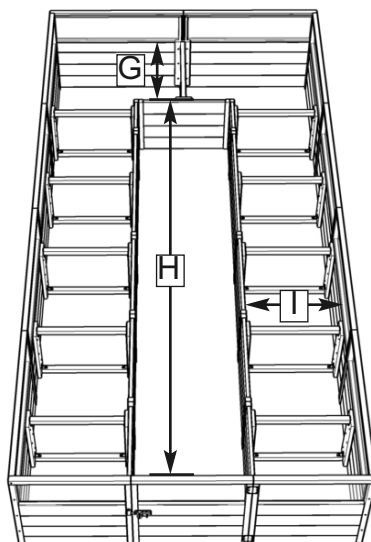

Made with North American Western Red Cedar

www.CedarShedAndGardenKits.com info@CedarShedAndGardenKits.com

Front View

Side View

Top View

**Product Specifications:**

- A: Height = 33 1/2"
- B: Length = 187"
- C: Width = 92"
- D: Bottom to Screen = 21"
- E: Screen Frame Height = 13 1/2"
- F: Door Width = 30 5/8"
- G: Rear Bed Depth = 30 5/8"
- H: length of Inner Panels = 153 1/2"
- I: Depth of Side Bed = 28"

**Shipping Specifications:**

5 UPS Boxes  
7"H x 34"W x 47"L

- Box 1 Weight = 80 lbs
- Box 2 Weight = 80 lbs
- Box 3 Weight = 90 lbs
- Box 4 Weight = 80 lbs
- Box 5 Weight = 80 lbs