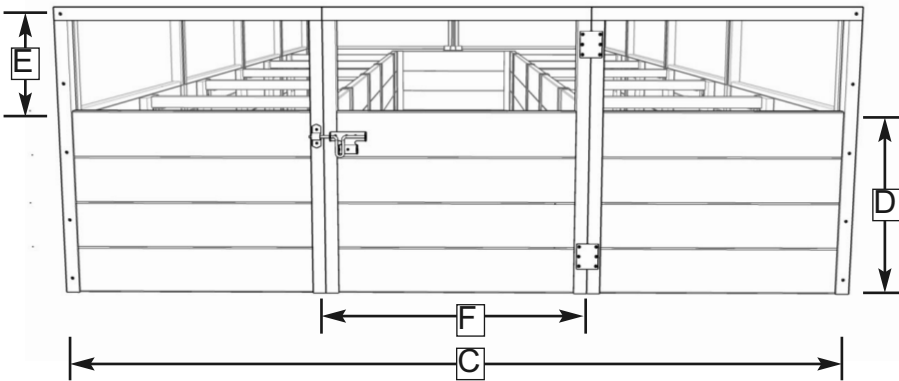

Made with North American Western Red Cedar

www.CedarShedAndGardenKits.com info@CedarShedAndGardenKits.com

Front View

Side View

Top View

**Product Specifications:**

- A: Height = 33 1/2"
- B: Length = 187"
- C: Width = 92"
- D: Bottom to Screen = 21"
- E: Screen Frame Height = 13 1/2"
- F: Door Width = 30 5/8"
- G: Rear Bed Depth = 30 5/8"
- H: length of Inner Panels = 153 1/2"
- I: Depth of Side Bed = 28"

**Shipping Specifications:**

5 UPS Boxes  
7"H x 34"W x 47"L

- Box 1 Weight = 80 lbs
- Box 2 Weight = 80 lbs
- Box 3 Weight = 90 lbs
- Box 4 Weight = 80 lbs
- Box 5 Weight = 80 lbs