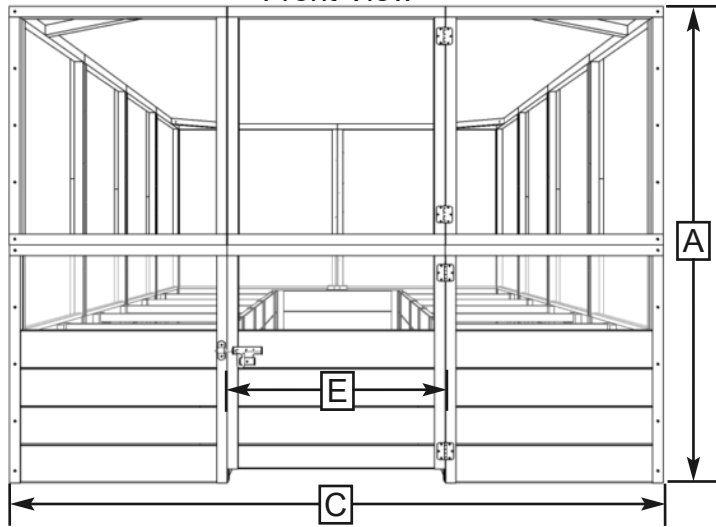

8'x16' Raised Cedar Garden Box Deer Fence Spec Sheet

Front View

Side View

Top View

Product Specifications:

- A: Height = 67"
- B: Length = 187"
- C: Width = 92"
- D: Height (Deer Fence Only) = 33 1/2"
- E: Door Width = 30 5/8"
- F: Door Height = 65"

Shipping Specifications:

Total Package Size: 40"x48"x56"

Total Package Weight: 633lbs

Contents:

- RB-BOX-1
- RB-BOX-2
- RB-BOX-3
- RB-BOX-4FT-EXT x2
- RB-DFO-BOX-1
- RB-DFO-BOX-2
- RB-DFO-BOX-4FT-EXT x2