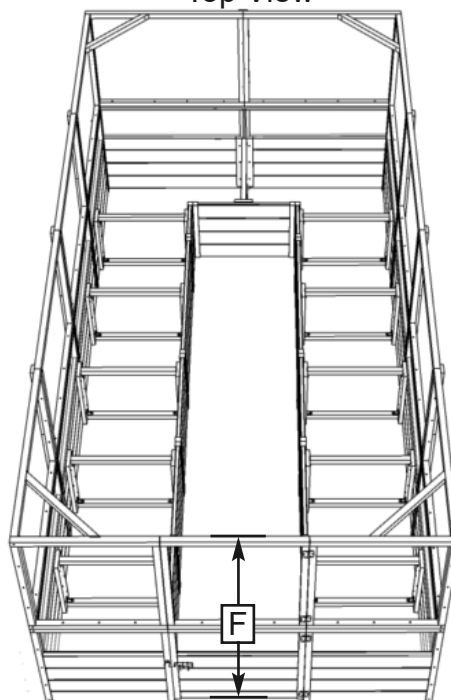

8'x16' Raised Cedar Garden Box Deer Fence Spec Sheet

Front View

Side View

Top View

Product Specifications:

- A: Height = 67"
- B: Length = 187"
- C: Width = 92"
- D: Height (Deer Fence Only) = 33 1/2"
- E: Door Width = 30 5/8"
- F: Door Height = 65"

Shipping Specifications:

Total Package Size: 40"x48"x56"

Total Package Weight: 633lbs

Contents:

- RB-BOX-1
- RB-BOX-2
- RB-BOX-3
- RB-BOX-4FT-EXT x2
- RB-DFO-BOX-1
- RB-DFO-BOX-2
- RB-DFO-BOX-4FT-EXT x2