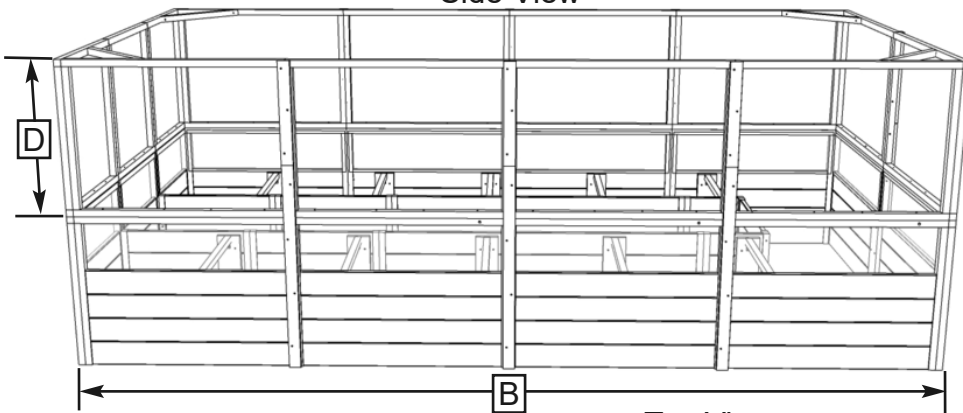

8'x16' Raised Cedar Garden Box Deer Fence Spec Sheet

Front View

Side View

Top View

Product Specifications:

- A: Height = 67"
- B: Length = 187"
- C: Width = 92"
- D: Height (Deer Fence Only) = 33 1/2"
- E: Door Width = 30 5/8"
- F: Door Height = 65"

Shipping Specifications:

Total Package Size: 40"x48"x56"

Total Package Weight: 633lbs

Contents:

- RB-BOX-1
- RB-BOX-2
- RB-BOX-3
- RB-BOX-4FT-EXT x2
- RB-DFO-BOX-1
- RB-DFO-BOX-2
- RB-DFO-BOX-4FT-EXT x2