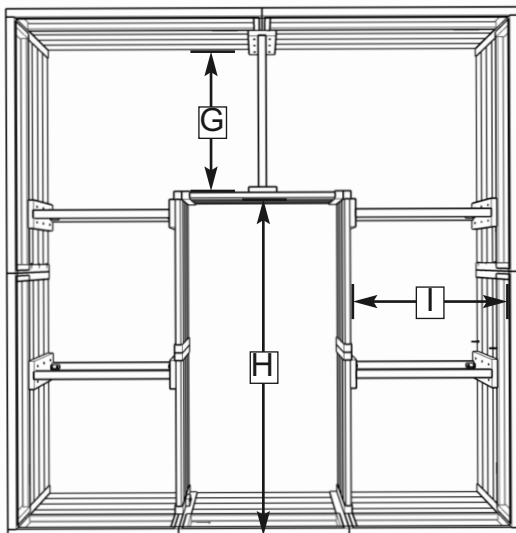

Made with North American Western Red Cedar

www.CedarShedAndGardenKits.com info@CedarShedAndGardenKits.com

Front View

Side View

Top View

Product Specifications:

- A:** Height = 33 1/2"
- B:** Length = 95"
- C:** Width = 92"
- D:** Bottom to Screen = 21"
- E:** Screen Frame Height = 13 1/2"
- F:** Door Width = 30 5/8"
- G:** Rear Bed Depth = 30 5/8"
- H:** length of Inner Panels = 63"
- I:** Depth of Side Bed = 28"

Shipping Specifications:

3 UPS Boxes
7"H x 34"W x 47"L

Box 1 Weight = 80 lbs

Box 2 Weight = 80 lbs

Box 3 Weight = 90 lbs