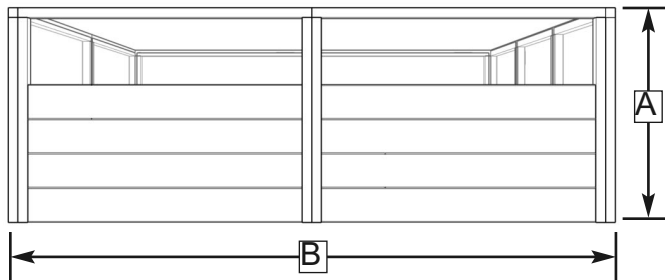

Made with North American Western Red Cedar

www.CedarShedAndGardenKits.com info@CedarShedAndGardenKits.com

Front View

Side View

Top View

Product Specifications:

- A:** Height = 33 1/2"
- B:** Length = 95"
- C:** Width = 92"
- D:** Bottom to Screen = 21"
- E:** Screen Frame Height = 13 1/2"
- F:** Door Width = 30 5/8"
- G:** Rear Bed Depth = 30 5/8"
- H:** length of Inner Panels = 63"
- I:** Depth of Side Bed = 28"

Shipping Specifications:

3 UPS Boxes
7"H x 34"W x 47"L

Box 1 Weight = 80 lbs

Box 2 Weight = 80 lbs

Box 3 Weight = 90 lbs