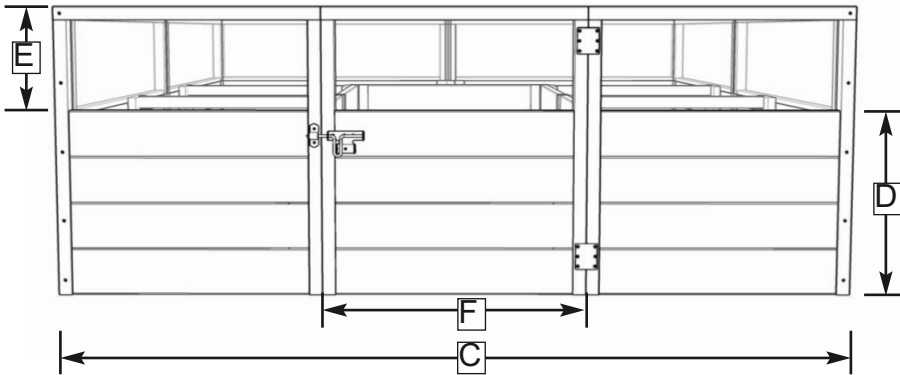

Made with North American Western Red Cedar

www.CedarShedAndGardenKits.com info@CedarShedAndGardenKits.com

Front View

Side View

Top View

Product Specifications:

- A:** Height = 33 1/2"
- B:** Length = 95"
- C:** Width = 92"
- D:** Bottom to Screen = 21"
- E:** Screen Frame Height = 13 1/2"
- F:** Door Width = 30 5/8"
- G:** Rear Bed Depth = 30 5/8"
- H:** length of Inner Panels = 63"
- I:** Depth of Side Bed = 28"

Shipping Specifications:

3 UPS Boxes
7"H x 34"W x 47"L

Box 1 Weight = 80 lbs

Box 2 Weight = 80 lbs

Box 3 Weight = 90 lbs