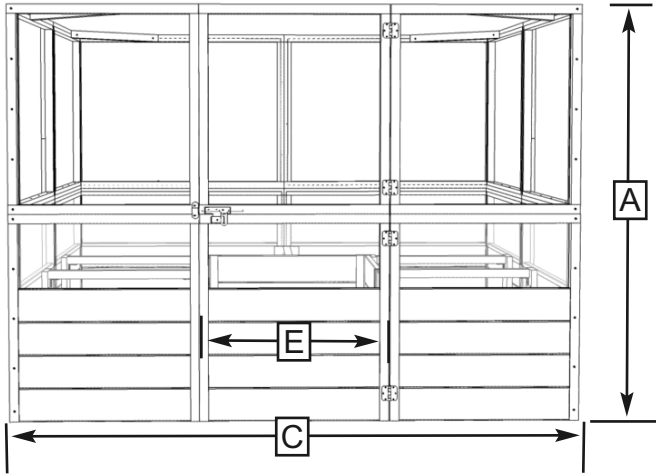

### 8'x8 Cedar Garden in a Box with Deer Fence Option Spec Sheet

Front View

Side View

Top View

#### Product Specifications:

- A: Height = 67"
- B: Length = 95"
- C: Width = 92"
- D: Height (Deer Fence Only) = 33 1/2"
- E: Door Width = 30 5/8"
- F: Door Height = 65"

#### Shipping Specifications:

**Total Package Size:** 40"x48"x32"

**Total Package Weight:** 415lbs