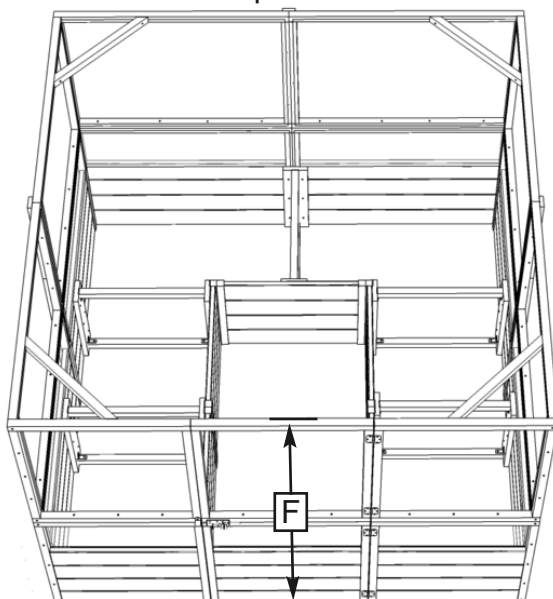

### 8'x8 Cedar Garden in a Box with Deer Fence Option Spec Sheet

Front View

Side View

Top View

#### Product Specifications:

- A: Height = 67"
- B: Length = 95"
- C: Width = 92"
- D: Height (Deer Fence Only) = 33 1/2"
- E: Door Width = 30 5/8"
- F: Door Height = 65"

#### Shipping Specifications:

**Total Package Size:** 40"x48"x32"

**Total Package Weight:** 415lbs