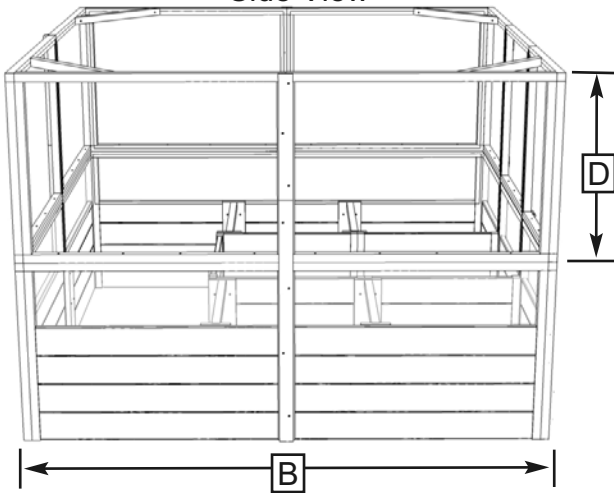

### 8'x8 Cedar Garden in a Box with Deer Fence Option Spec Sheet

Front View

Side View

Top View

#### Product Specifications:

- A: Height = 67"
- B: Length = 95"
- C: Width = 92"
- D: Height (Deer Fence Only) = 33 1/2"
- E: Door Width = 30 5/8"
- F: Door Height = 65"

#### Shipping Specifications:

**Total Package Size:** 40"x48"x32"

**Total Package Weight:** 415lbs